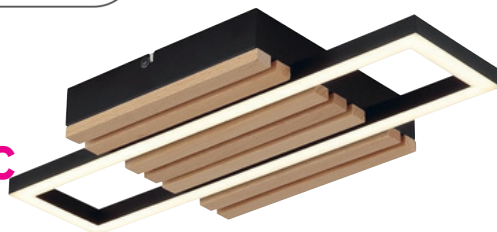

Promo!

rabalux®

CCT – podesiva

NOXELLE

5 years guarantee

LED built-in

CCT SWITCH

3000K

4500K

6500K

WOOD

designed by **rabalux**

6 790 MPC

71455

42,5 x 20cm	12W	670lm 1530lm