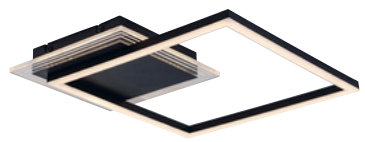

Promo!

rabalux®

Bez dodatnih funkcija

OTTAVIA

5 years guarantee LED built-in 3000K

4 990 MPC
71370

37cm 24W 2000lm 3000lm