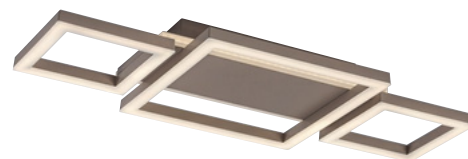

### GLAVIAN

5 years guarantee

LED built-in

4000K

**4 990 MPC**  
**71474**

∅  
33cm

24W

1700lm  
2950lm