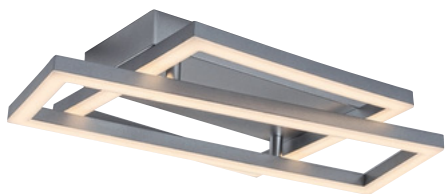

### ELLINOR

5 years guarantee

LED built-in

3000K

**4 890 MPC**  
**71380**

37  
x  
22cm

24W

2300lm  
2700lm