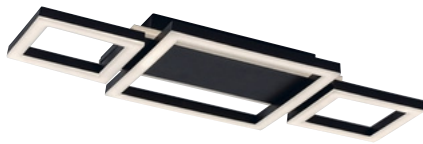

Promo!

rabalux®

Bez dodatnih funkcija

DONYA

5 years guarantee

LED built-in

4000K

4 990 MPC
71373

6 590 MPC
71374

33cm

24W

1600lm
3300lm

51
x
22cm

24W

1500lm
3500lm